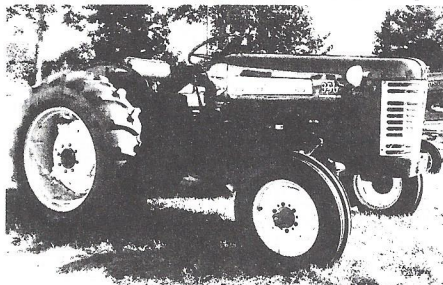

11TH ANNUAL

VIOLA THRESHERS REUNION

ANTIQUÉ ENGINE AND TRACTOR SHOW

SEPT. 9TH AND 10TH, 2017

MILES MEMORIAL PARK

17TH STREET 15TH AVE VIOLA, ILLINOIS

DOOR PRIZES!
*drawings 2 p.m. daily
need not be present to win*

IH model 350
2017 *feature tractor*
Owned by
Gary Leonhardt,
New Boston, Illinois

FOOD VENDOR SCHEDULE

BREAKFAST ON GROUNDS VIOLA MASONIC, *SUN ONLY* 7 - 9:30 A.M.

PORKCHOP DINNER VIOLA FIRE DEPT 11-2:30 SAT/SUN